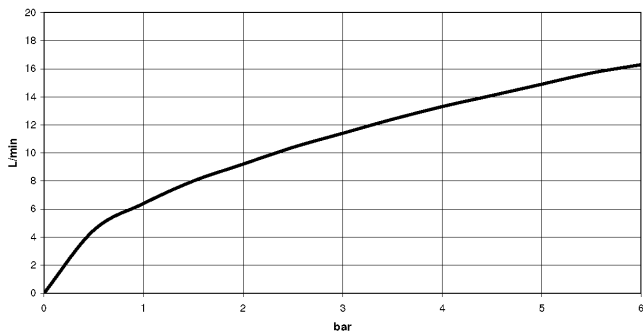

36 050 970

- without rosette
- Intrinsic protection against back flow.**

Intrinsic protection against back flow.

Fits: IMO, LULU, MADISON, MEM, TARA,
CL.1, LISSÉ, VAIA, META, CYO

	Chrome	36 050 970-00
	Brushed Platinum	36 050 970-06
	Platinum	36 050 970-08
	Dark Brass matt	36 050 970-16
	Dark Chrome	36 050 970-19
	Light Gold	36 050 970-26
	Brushed Light Gold	36 050 970-27
	Brushed Durabrass (23kt Gold)	36 050 970-28
	Matte Black	36 050 970-33
	Brushed Bronze	36 050 970-42
	Brushed Champagne (22kt Gold)	36 050 970-46
	Champagne (22kt Gold)	36 050 970-47
	Brushed Chrome	36 050 970-93
	Brushed Dark Platinum	36 050 970-99

Required miscellaneous

- Concealed wall mounting -** 35 050 970 90
- max. recess depth 105 mm
 - min. recess depth 80 mm

36 050 970

mm [inches]

Flow rate chart

Certificates

Belgaqua_21-025- WRAS_2011027. LGA_29928.
27_1.