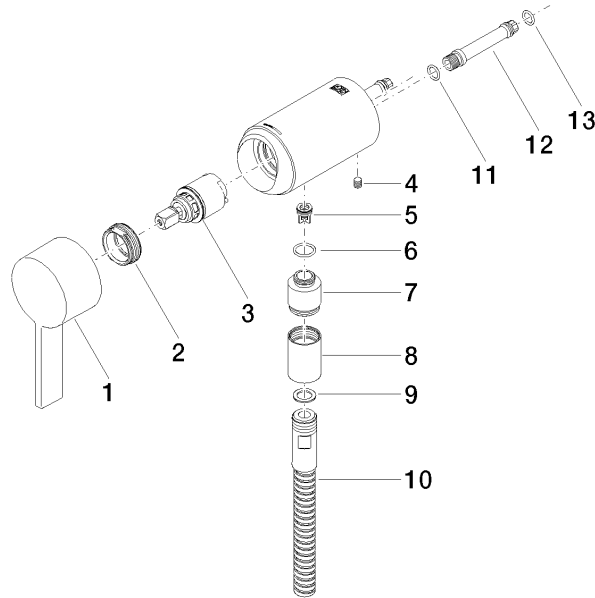

36 050 970

- without rosette
- Intrinsic protection against back flow.**

Intrinsic protection against back flow.

Fits: IMO, LULU, MADISON, MEM, TARA,
CL.1, LISSÉ, VAIA, META, CYO

	Chrome	36 050 970-00
	Brushed Platinum	36 050 970-06
	Platinum	36 050 970-08
	Dark Brass matt	36 050 970-16
	Dark Chrome	36 050 970-19
	Light Gold	36 050 970-26
	Brushed Light Gold	36 050 970-27
	Brushed Durabrass (23kt Gold)	36 050 970-28
	Matte Black	36 050 970-33
	Brushed Bronze	36 050 970-42
	Brushed Champagne (22kt Gold)	36 050 970-46
	Champagne (22kt Gold)	36 050 970-47
	Brushed Chrome	36 050 970-93
	Brushed Dark Platinum	36 050 970-99

Required miscellaneous

- Concealed wall mounting -** 35 050 970 90
- max. recess depth 105 mm
 - min. recess depth 80 mm

36 050 970

mm [inches]

Flow rate chart

Certificates

Belgaqua_21-025- WRAS_2011027. LGA_29928.
27_1.

36 050 970

Spare parts list

No.	Item Number	Name	Quantity used	Delivery time
1	90 20 97 064 00-00	handle	1	10
2	09 24 04 266 90	nut	1	2
3	90 15 05 044 04 90	cartridge	1	10
4	09 31 11 004 90	pin	1	60
5	09 23 01 131 90	back-flow preventer	1	2
6	09 14 10 213 90	seal	1	2
7	09 24 03 281-00	nipple	1	10
8	90 21 02 069 00-00	cover	1	10
9	90 14 20 026 00 90	seal	1	2
10	28 322 970-00	Metal shower hose 1/2" x 3/8" x 1750 mm - Chrome	1	2
11	90 14 10 060 00 90	seal	1	2
12	09 18 40 230 90	connection	1	2
13	09 14 10 061 90	seal	1	2