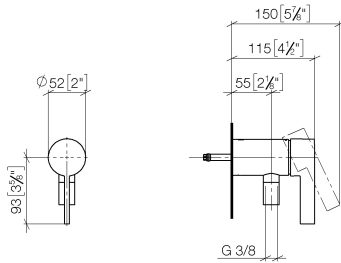

36 050 970

- without rosette
- Intrinsic protection against back flow.**

Intrinsic protection against back flow.

Fits: IMO, LULU, MADISON, MEM, TARA,
CL.1, LISSÉ, VAIA, META, CYO

	Chrome	36 050 970-00
	Brushed Platinum	36 050 970-06
	Platinum	36 050 970-08
	Dark Brass matt	36 050 970-16
	Dark Chrome	36 050 970-19
	Light Gold	36 050 970-26
	Brushed Light Gold	36 050 970-27
	Brushed Durabrass (23kt Gold)	36 050 970-28
	Matte Black	36 050 970-33
	Brushed Bronze	36 050 970-42
	Brushed Champagne (22kt Gold)	36 050 970-46
	Champagne (22kt Gold)	36 050 970-47
	Brushed Chrome	36 050 970-93
	Brushed Dark Platinum	36 050 970-99

Required miscellaneous

- Concealed wall mounting -** 35 050 970 90
- max. recess depth 105 mm
 - min. recess depth 80 mm

36 050 970

mm [inches]

Flow rate chart

Certificates

Belgaqua_21-025- WRAS_2011027. LGA_29928.
27_1.

36 050 970

Spare parts list

No.	Item Number	Name	Quantity used	Delivery time
1	90 20 97 064 00-00	handle	1	10
2	09 24 04 266 90	nut	1	2
3	90 15 05 044 04 90	cartridge	1	10
4	09 31 11 004 90	pin	1	60
5	09 23 01 131 90	back-flow preventer	1	2
6	09 14 10 213 90	seal	1	2
7	09 24 03 281-00	nipple	1	10
8	90 21 02 069 00-00	cover	1	10
9	90 14 20 026 00 90	seal	1	2
10	28 322 970-00	Metal shower hose 1/2" x 3/8" x 1750 mm - Chrome	1	2
11	90 14 10 060 00 90	seal	1	2
12	09 18 40 230 90	connection	1	2
13	09 14 10 061 90	seal	1	2